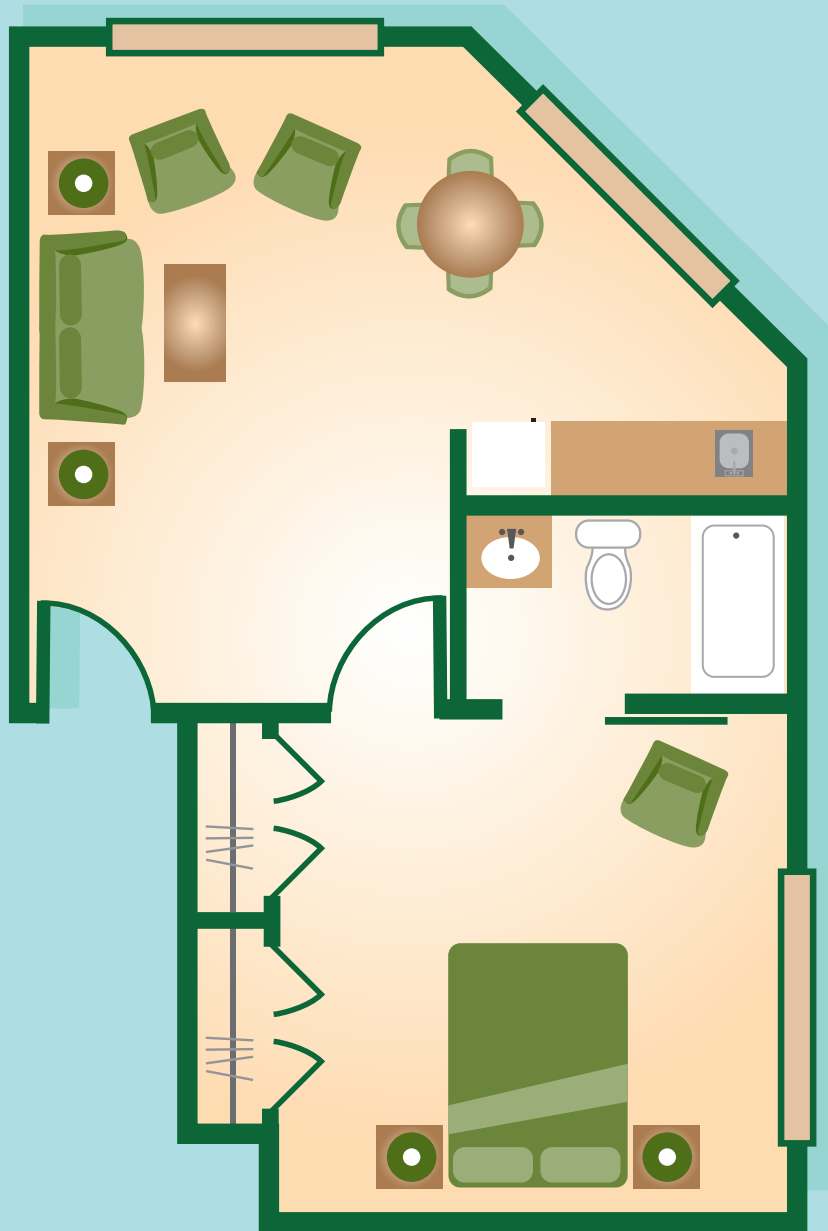

# MONARCH

ONE BEDROOM SUITES - 560 square feet\*

\*Actual suite size and layout may vary. Furniture not included.