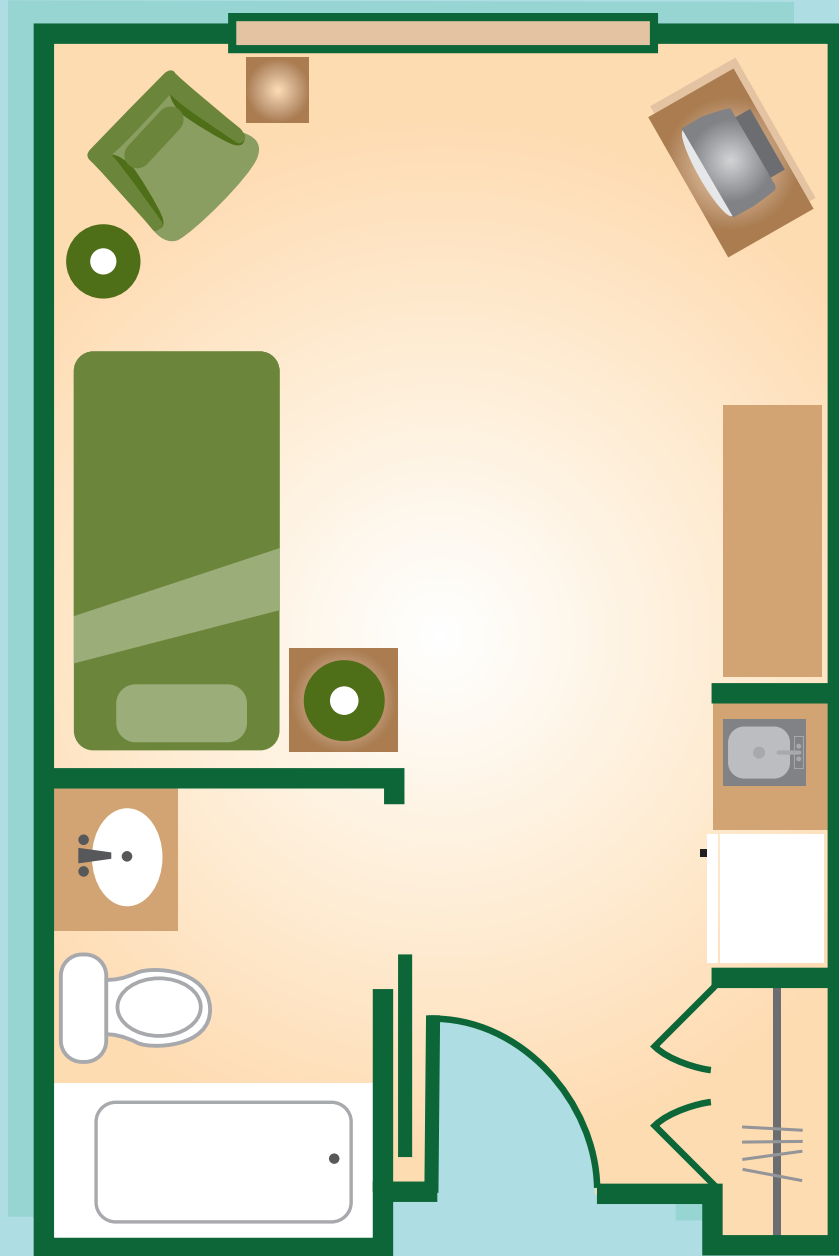

IMPERIAL

STUDIO - 310 square feet*

*Actual suite size and layout may vary. Furniture not included.