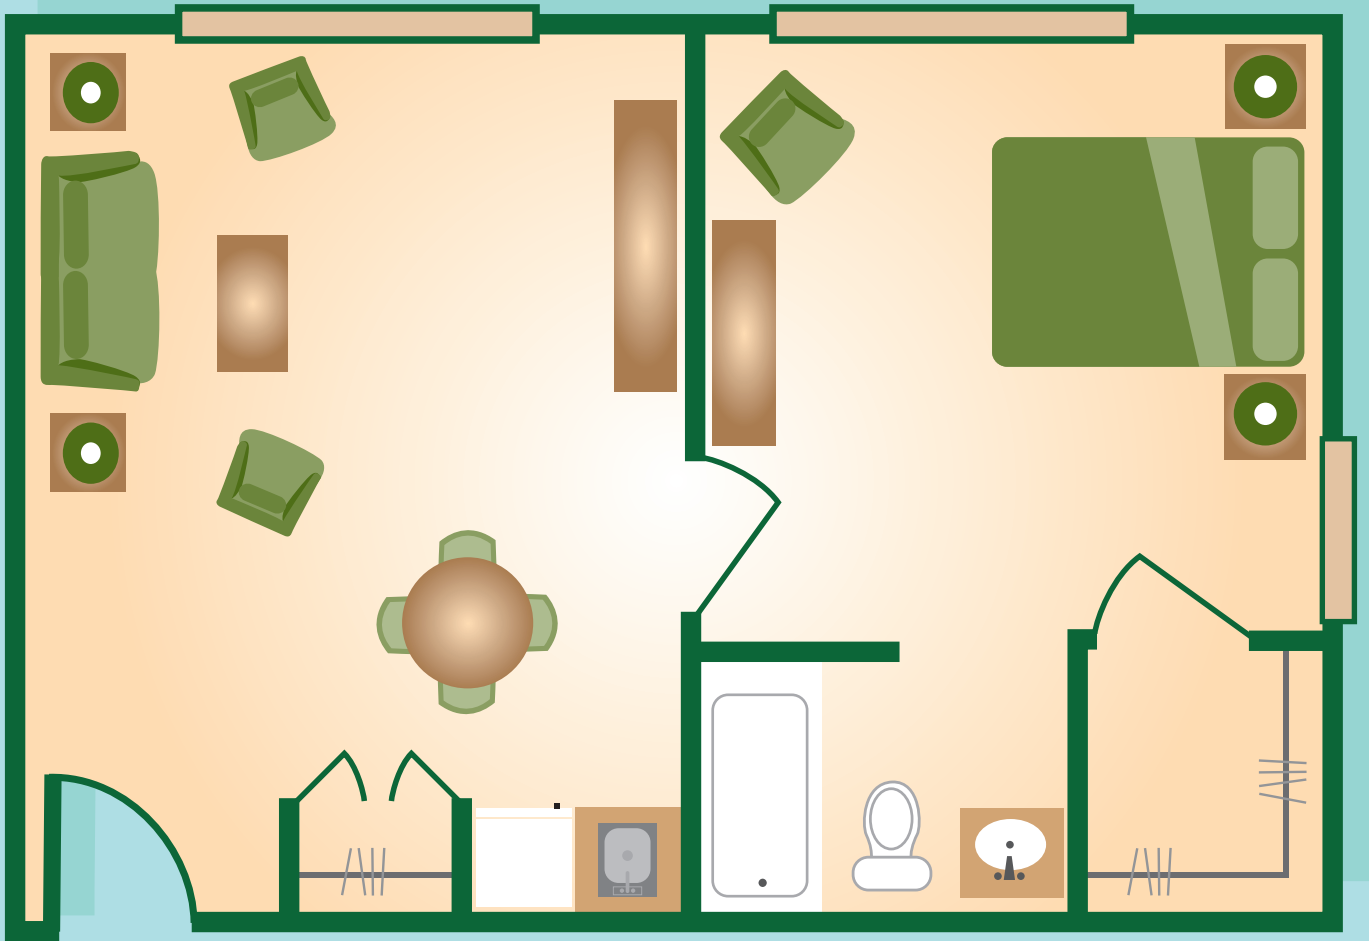

RED ADMIRAL

ONE BEDROOM SUITES - 535 square feet*

*Actual suite size and layout may vary. Furniture not included.